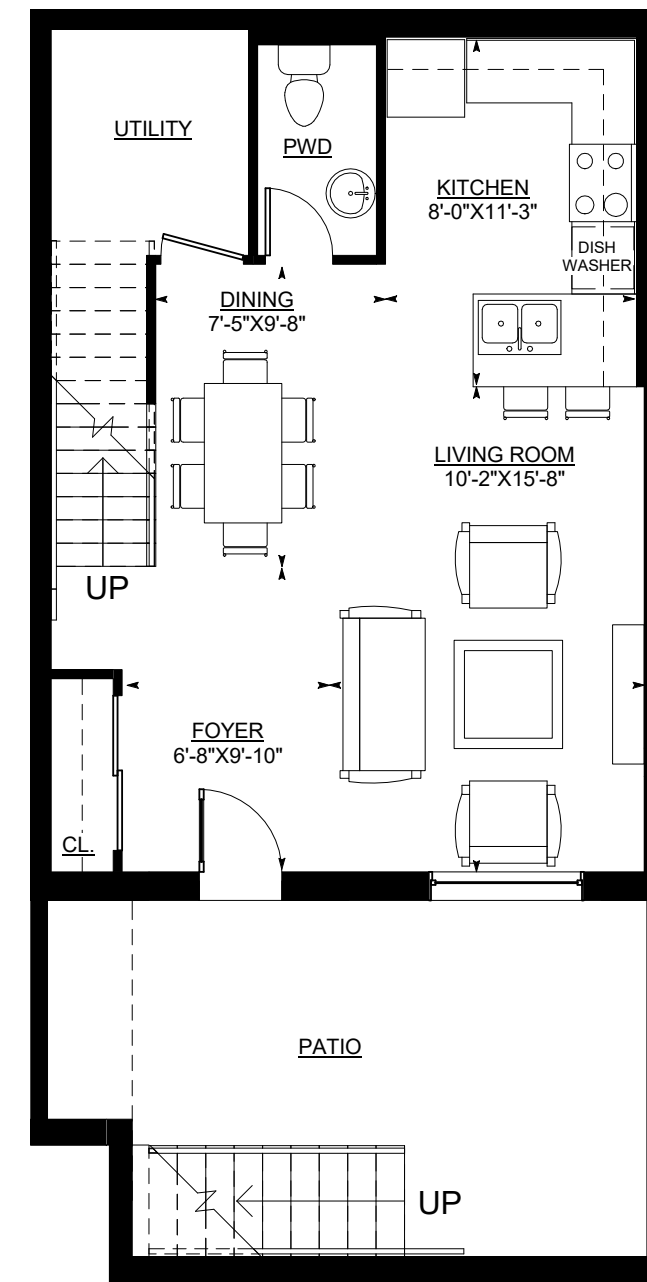

**SIMCOE**

Garden Level Stacked Townhouse with Patio  
2 Bedrooms + 1 Den, 2.5 Bathrooms

1060 SQ. FT.

EAST VIEW

TYPICAL CROSS SECTION

MAIN FLOOR

UPPER FLOOR