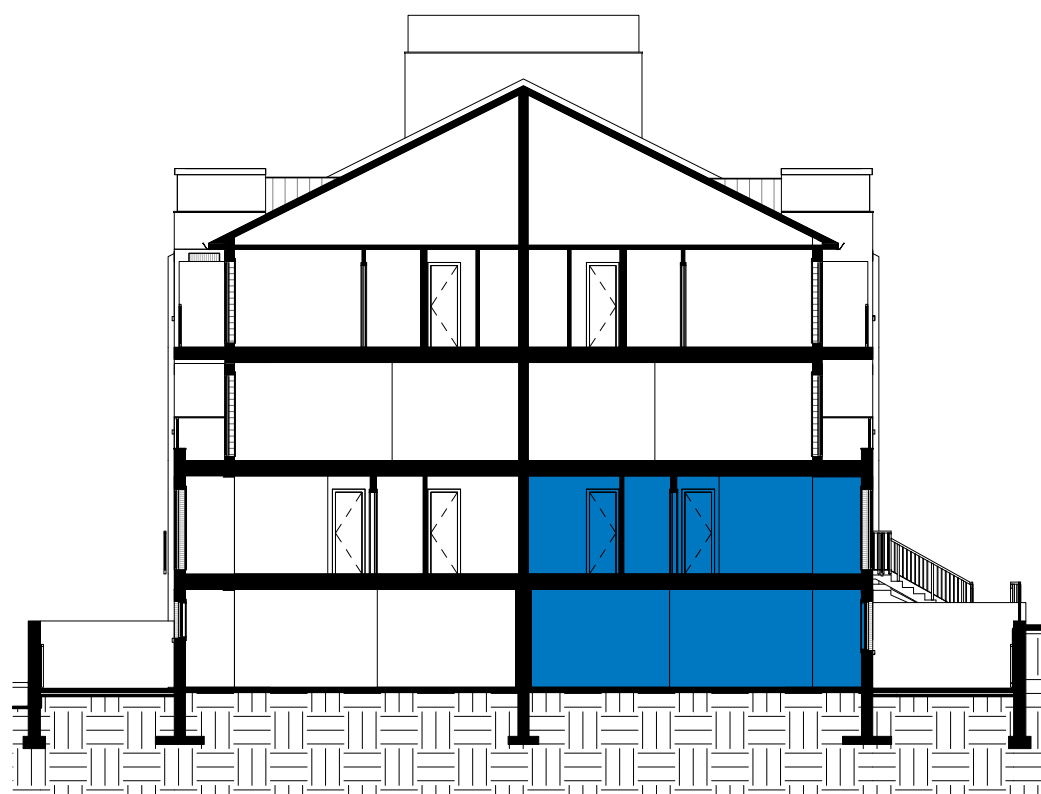

**SIMCOE**

Garden Level Stacked Townhouse with Patio  
2 Bedrooms + 1 Den, 2.5 Bathrooms

1060 SQ. FT.

EAST VIEW

TYPICAL CROSS SECTION

MAIN FLOOR

UPPER FLOOR