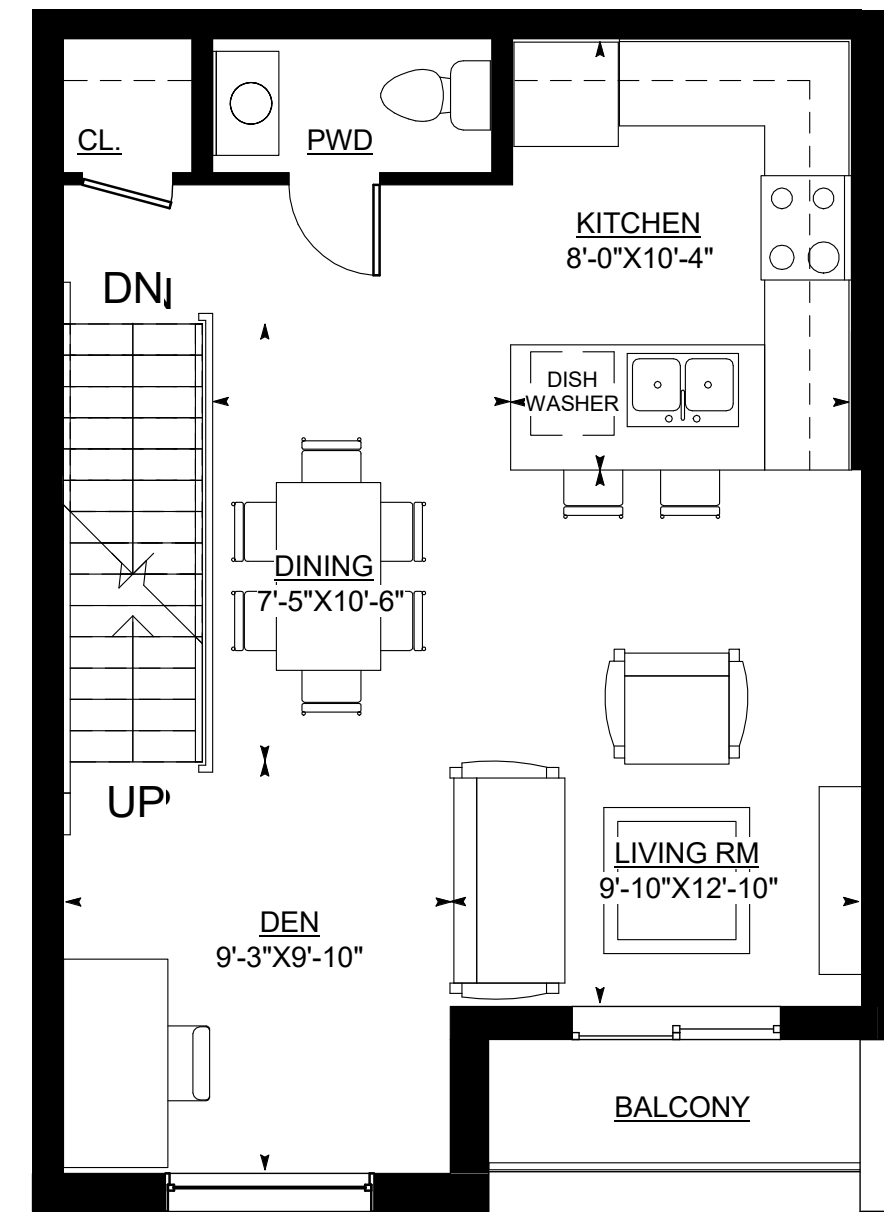

AINSLEY

Top Level Stacked Townhouse
2 Bedrooms + 1 Den, 2.5 Bathrooms

1115 SQ. FT.

TYPICAL CROSS SECTION

MAIN FLOOR

UPPER FLOOR