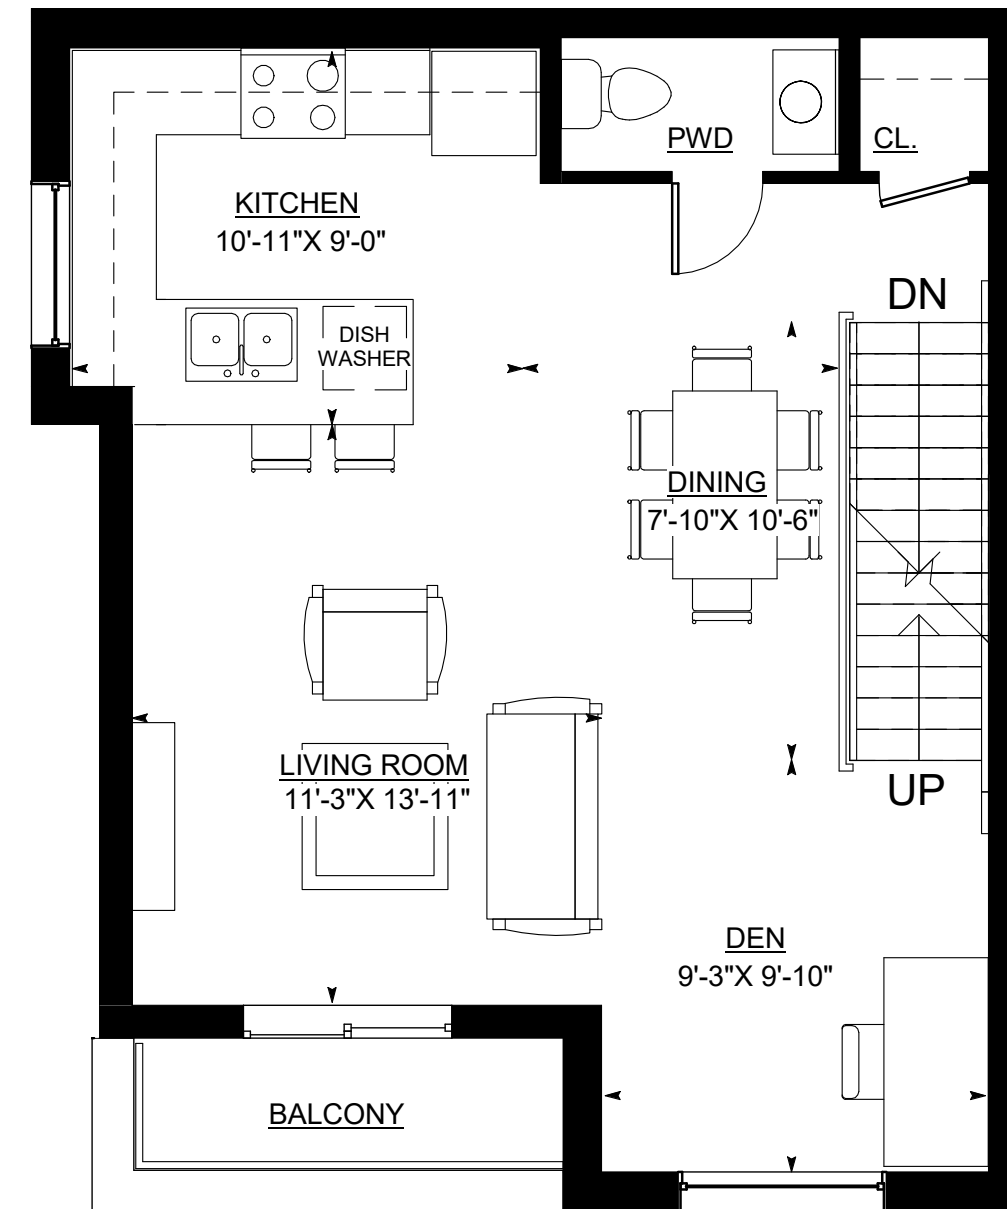

# AINSLEY-1

Top Level Stacked Townhouse  
3 Bedrooms + 1 Den, 2.5 Bathrooms

1235 SQ. FT.

EAST VIEW

TYPICAL CROSS SECTION

MAIN FLOOR

UPPER FLOOR