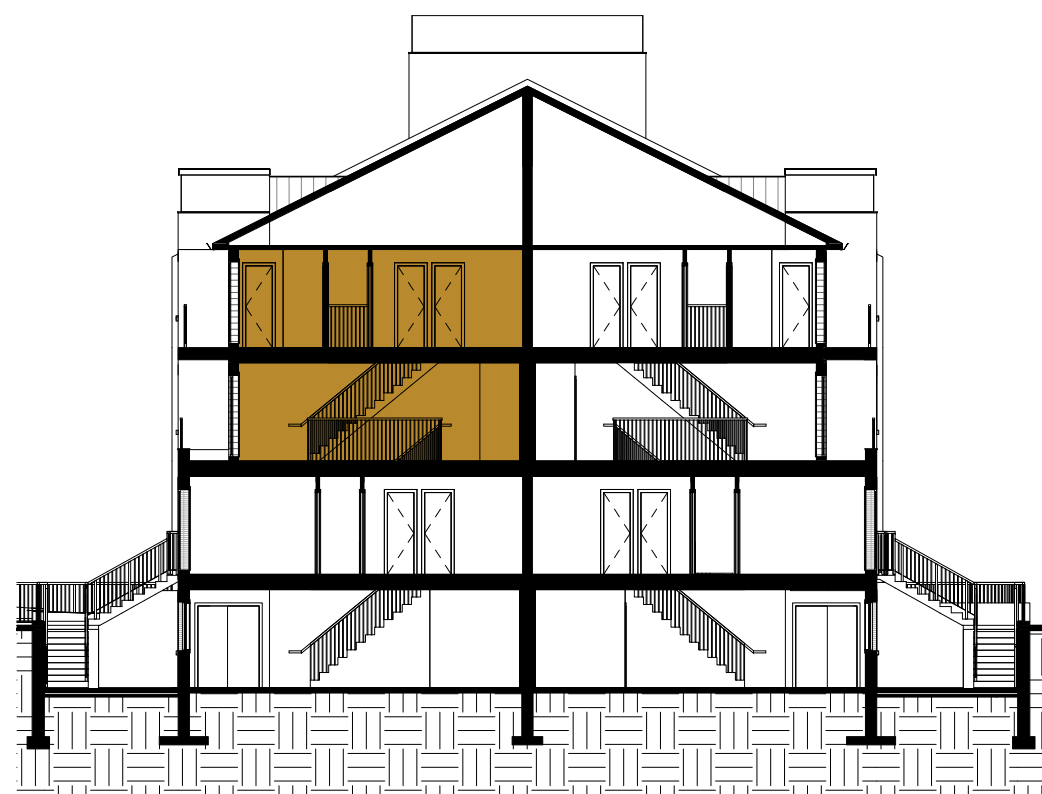

# AINSLEY-1

Top Level Stacked Townhouse  
3 Bedrooms + 1 Den, 2.5 Bathrooms

1235 SQ. FT.

EAST VIEW

TYPICAL CROSS SECTION

MAIN FLOOR

UPPER FLOOR