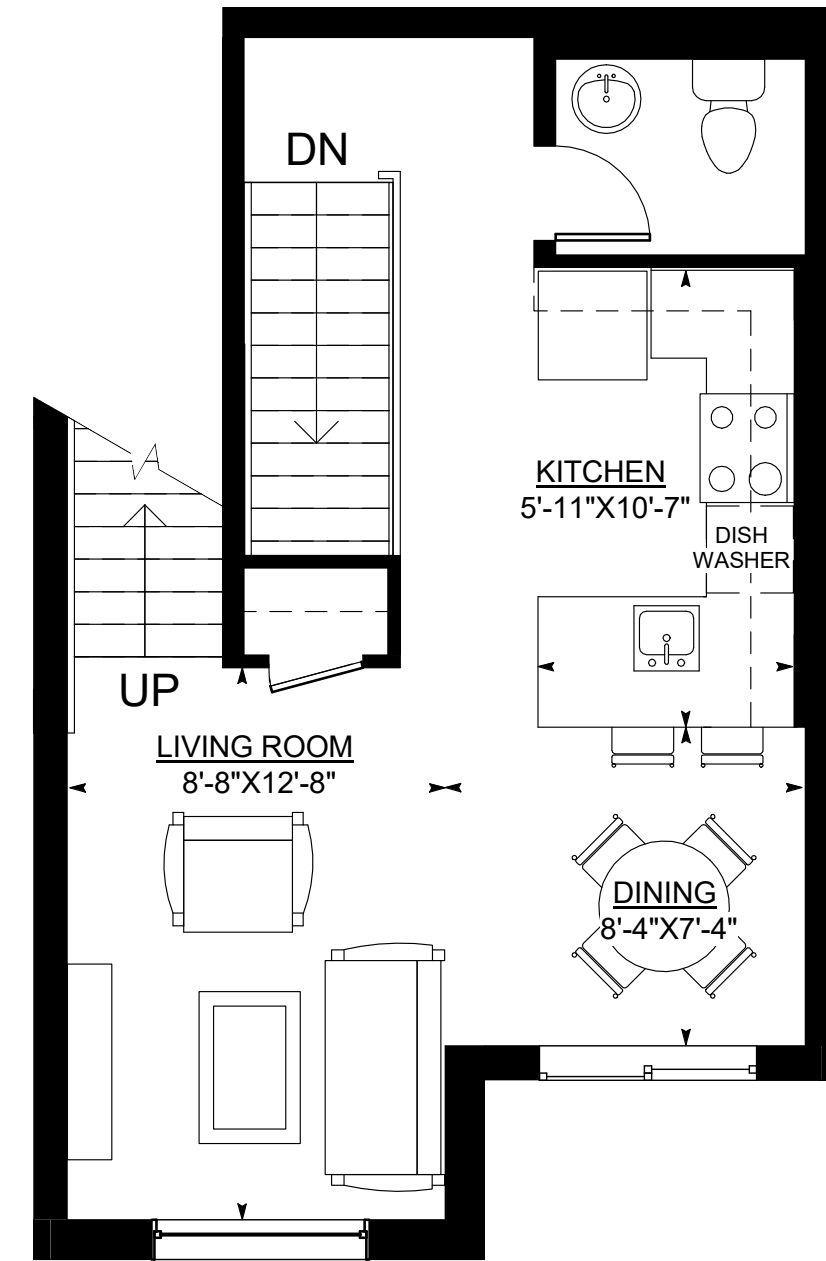

**SHEFFIELD**

Front Top Level Stacked Townhouse  
2 Bedrooms, 2.5 Bathrooms

980 SQ. FT.

EAST VIEW

TYPICAL CROSS SECTION

MAIN FLOOR

UPPER FLOOR