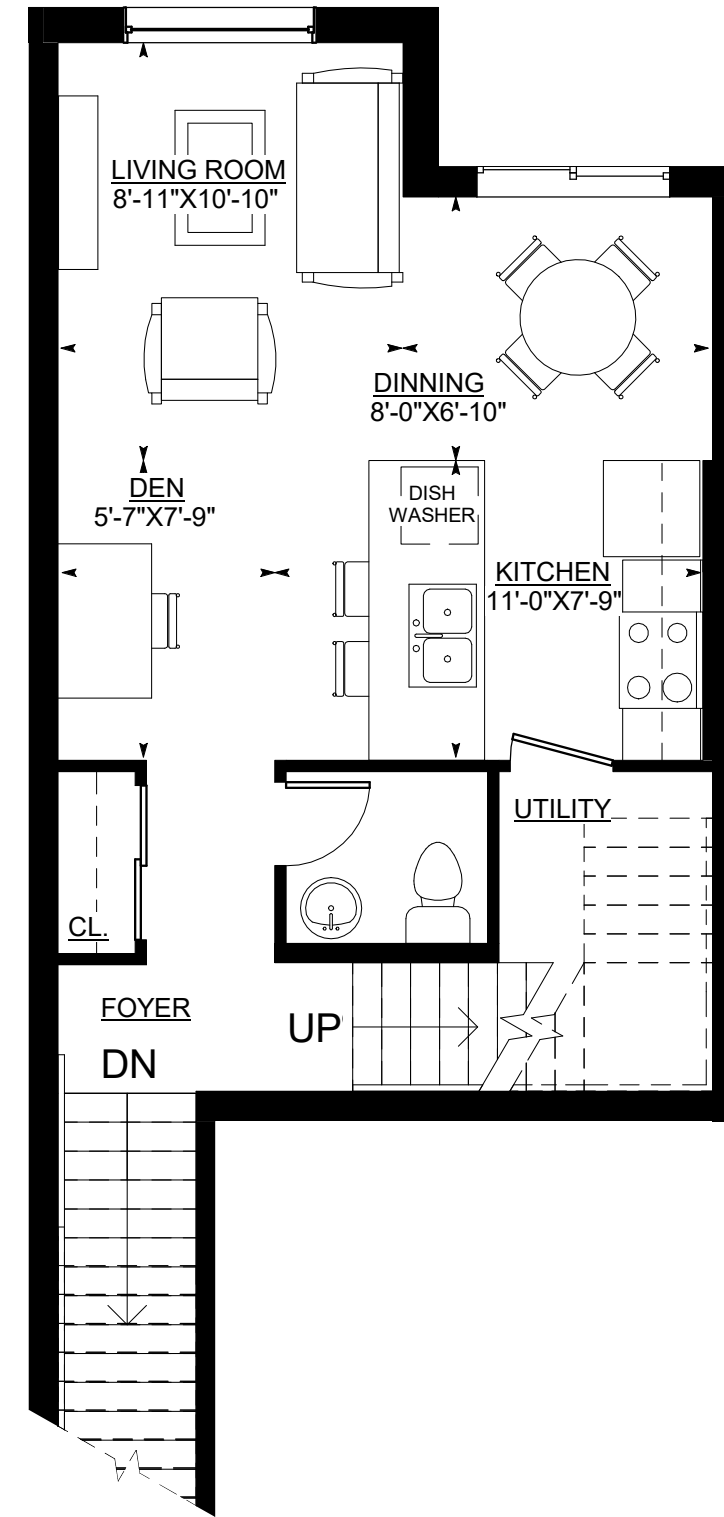

BALDWIN

Rear Top Level Stacked Townhouse
2 Bedrooms + 1 Den, 2.5 Bathrooms

1020 SQ. FT.

WEST VIEW

TYPICAL CROSS SECTION

MAIN FLOOR

UPPER FLOOR