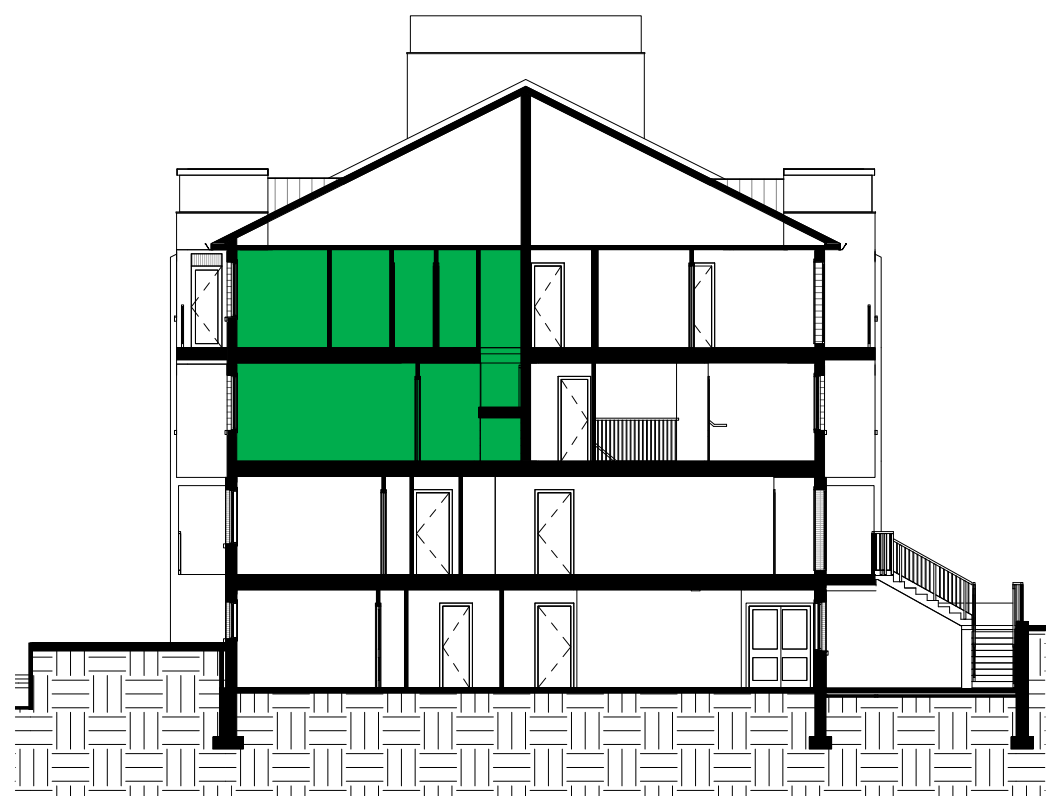

BALDWIN

Rear Top Level Stacked Townhouse
2 Bedrooms + 1 Den, 2.5 Bathrooms

1020 SQ. FT.

WEST VIEW

TYPICAL CROSS SECTION

MAIN FLOOR

UPPER FLOOR